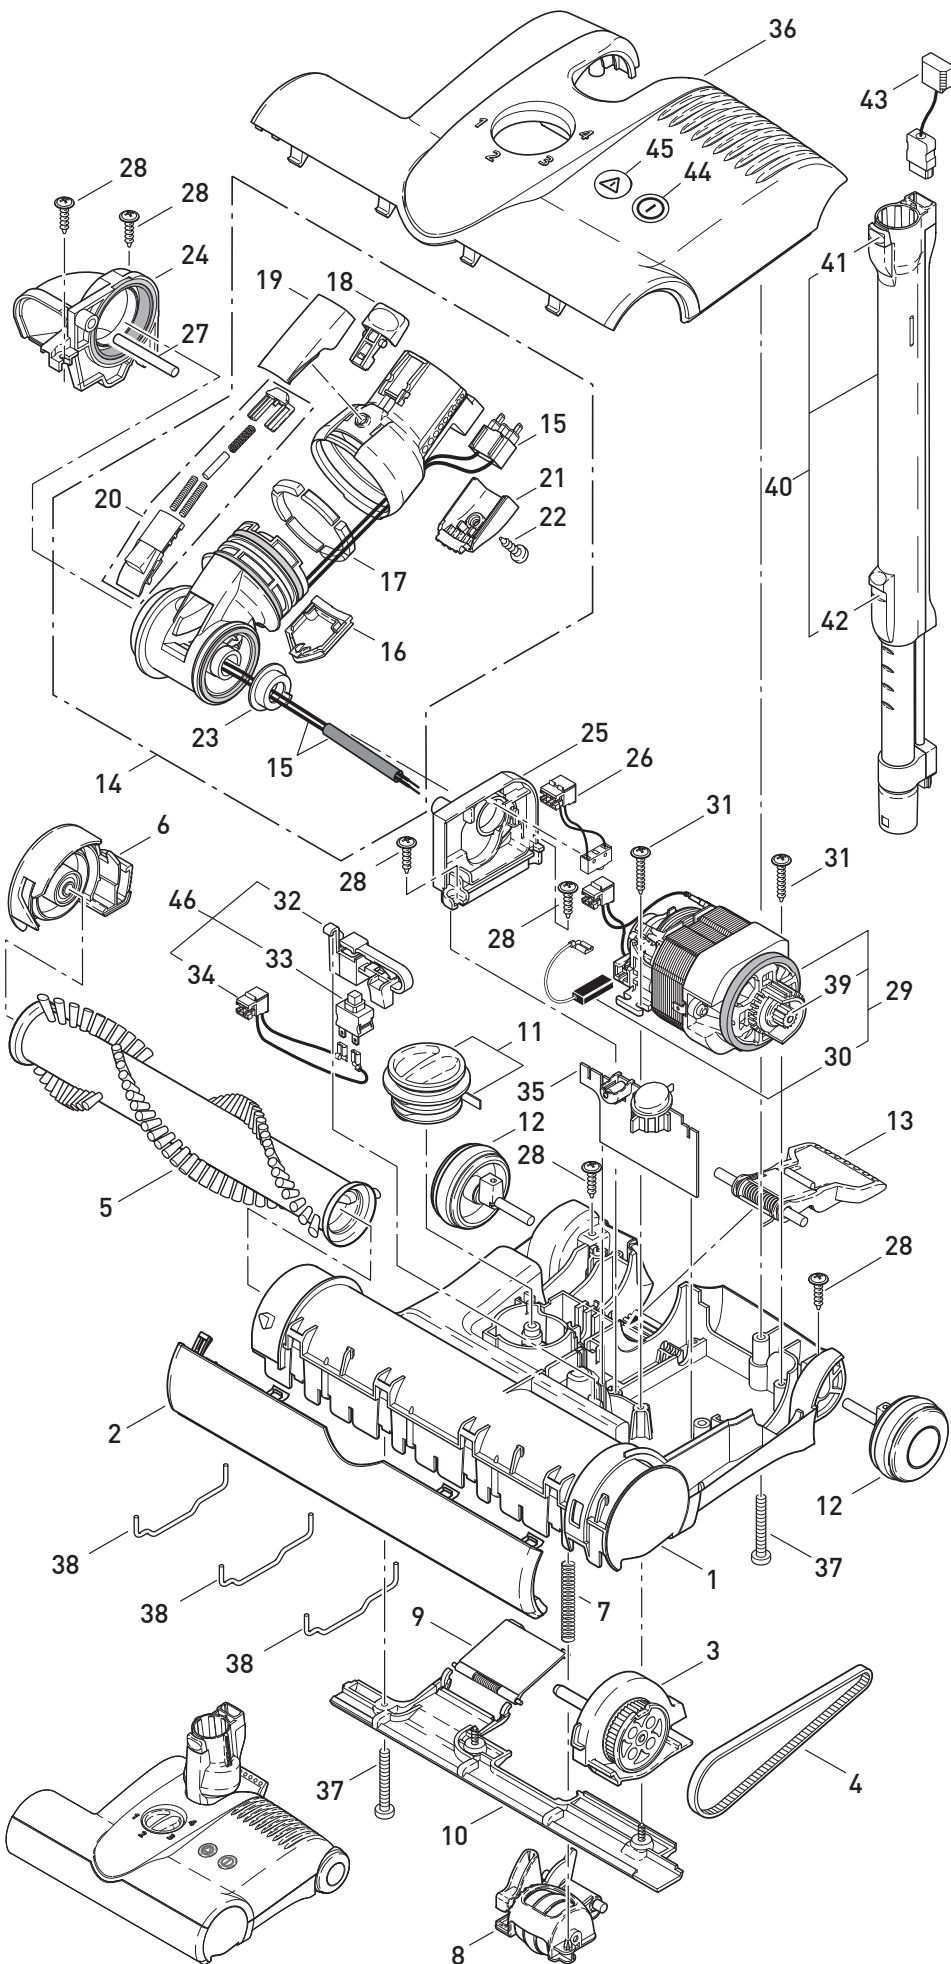

These information is intended only for Europe (230V/240 V) and does not apply not to North America!

SEBO ET-1 ORANGE FÜR AIRBELT K3

Pos.	Product-Code	Description
1	2324 gs	Chassis ET1
2	2302 gs	Bumper ET1, kpl.
3	2314 gs	Bearing block, left cpl.
4	2923	Belt 333 3M HTDII-6
5	5010 ER	Brush roller, cpl.
6	2313 gs	Bearing block, right cpl.
7	2929	Spring
8	2316 gs	Pile adjustment assembly, compl.
9	2909 VO	Access door
10	2304 gs	Rear bottom plate, cpl.
11	2931 GS	Pile adjustment button
12	2306 GS	Wheel cpl.
13	2937 OR	Foot pedal
14	2307 gs	Swivel neck assembly, cpl.
15	0876 ER	Wiring swivel neck
16	2947 GS	Cover
17	2950 ER	Segments, TS-neck
18	1737 GS	Release button
19	2952 gs	Button cover
20	2945 GS	Swivel neck slide
21	2951 GS	Socket cover, TS-neck
22	01027 ER	Screw F3,9x9,5 DIN 7981
23	2954	Swivel neck bearing
24	2311	Swivel neck support right cpl.
25	2312	Swivel neck support left cpl.
26	0880	Wiring swivel neck switch
27	2928	Axle
28	01021 ER	Screw F3,9x13 DIN 968
29	2975 ER	Brush motor 230/240 V, 175 W
30	05141 S	Pair of carbon brushes
31	01020 ER	Screw F3,9x21 DIN 968
32	2958 ER	Lever
33	05114	Switch, 2-polig
34	0881	Wire
35	2985 ER	Printed circuit board ET1-175 W
36	2326 voET	Power head cover ET-1 incl. pos 44, 45
37	0176 ER	Screw AM 4x30 DIN 7985
38	5402	Wire tie
39	2319	Motor pulley
40	6270 gs	Telescoping tube
41	6420 gs	Release button, cpl.
42	6421 gs	Slide button, cpl.
43	6369 gs	Mains cable ET- K3/C3.1
44	2957	Lens switch
45	2956	lens right
46	2959ER	Switch cpl.